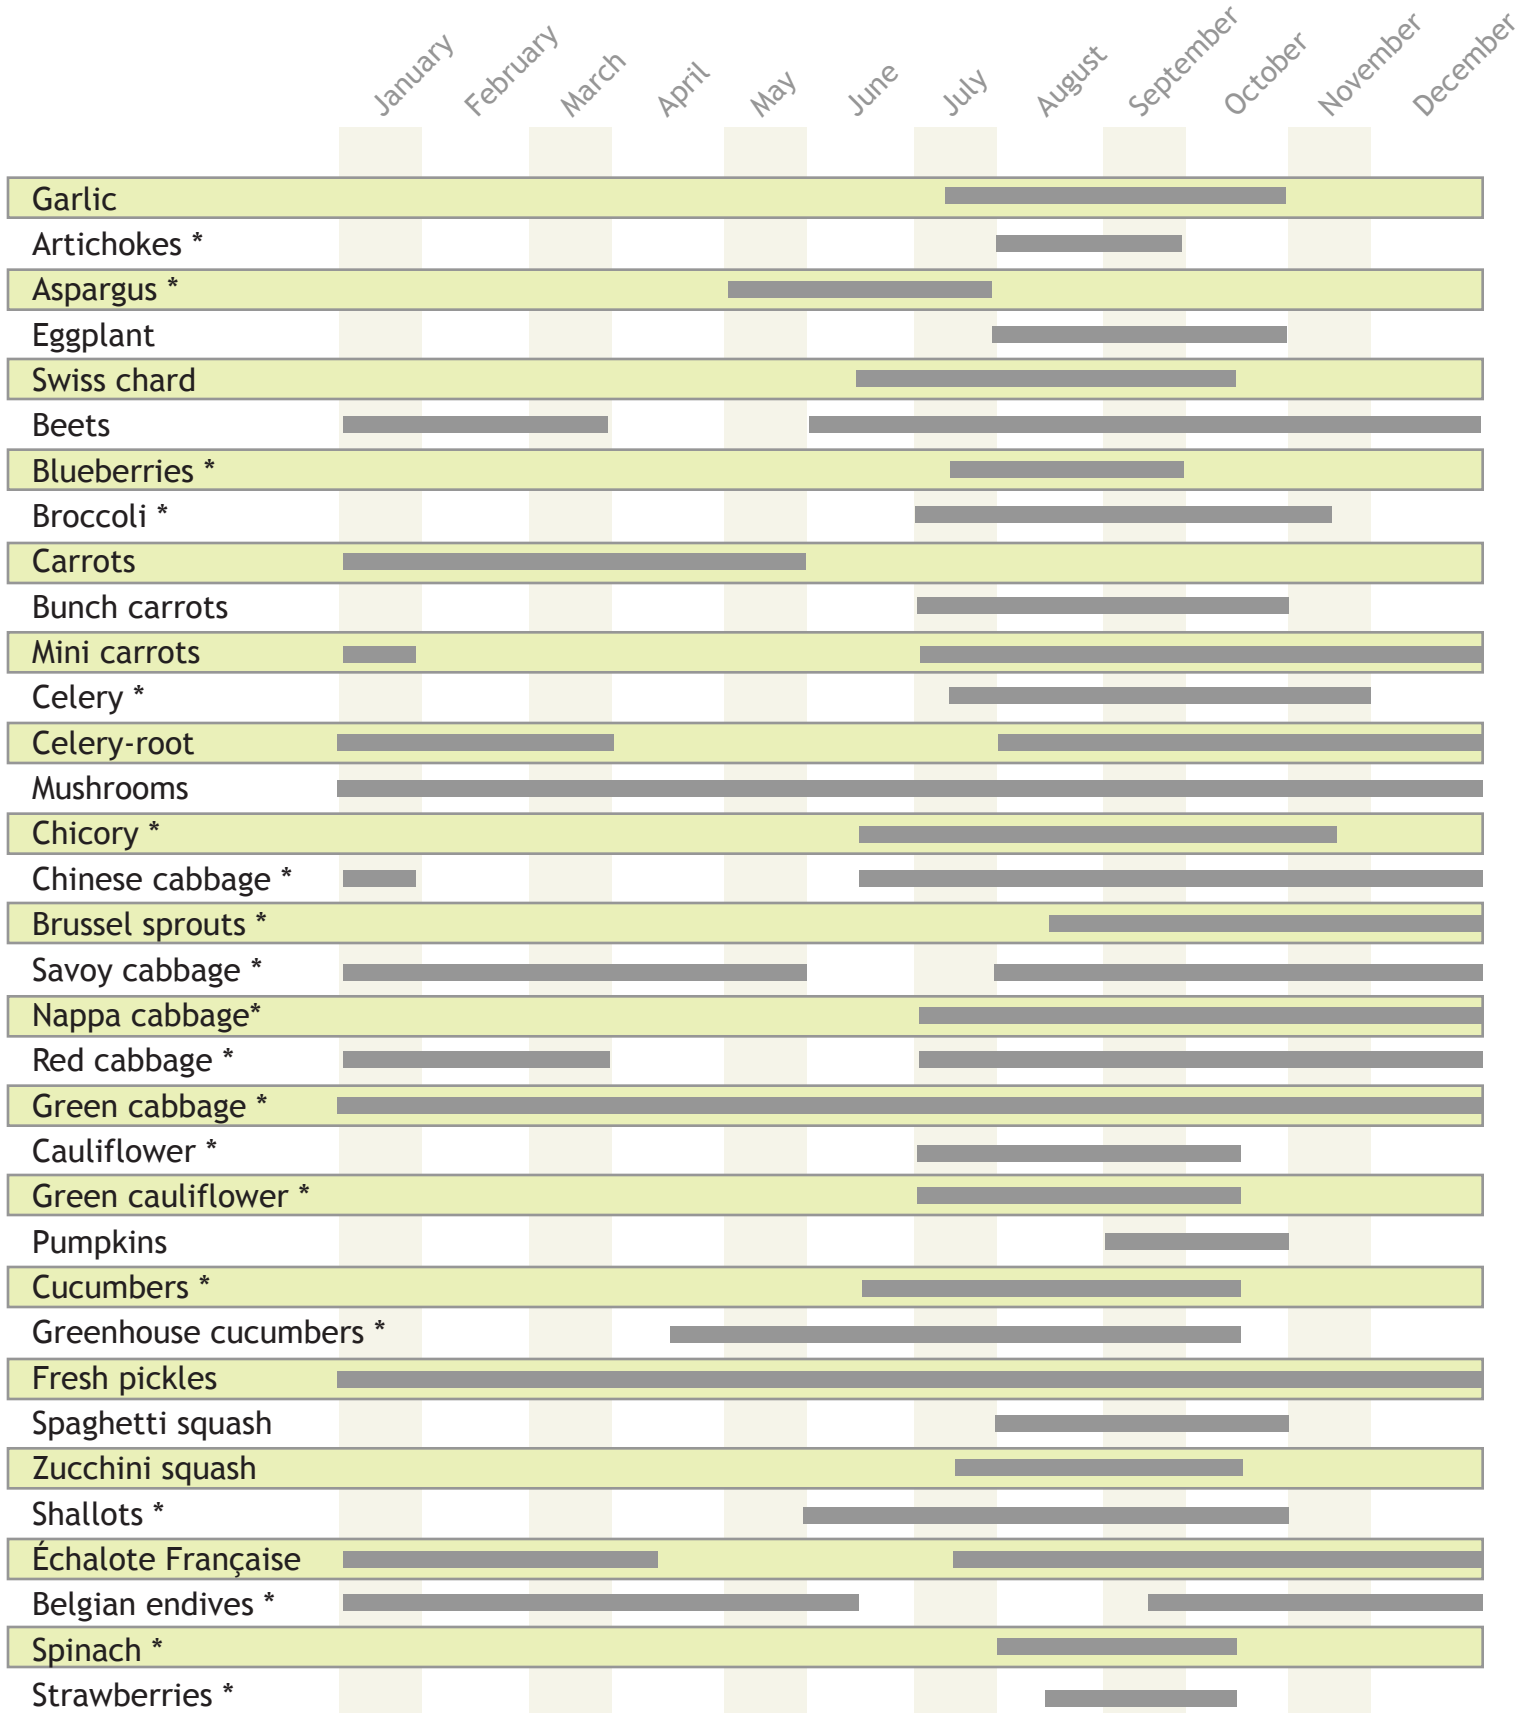

# Quebec Produce Availability Chart

January February March April May June July August September October November December